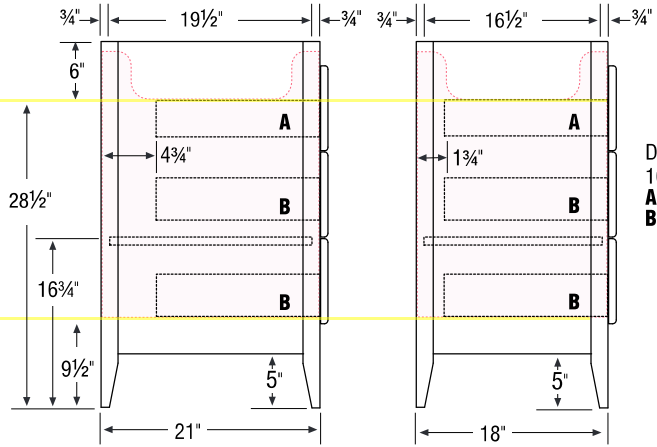

Internal Dividers

Basin placement range varies with brand and model. Shown is for Kohler 2210.

21" Deep or 18" Deep option.

Drawers:
16" Deep
A 3 3/4" High
B 4 3/4" High

48" Vanity

(47 1/2" Actual)

47 1/2" wide
34 1/2" tall
21" or 18" front-to-back

Internal Dividers